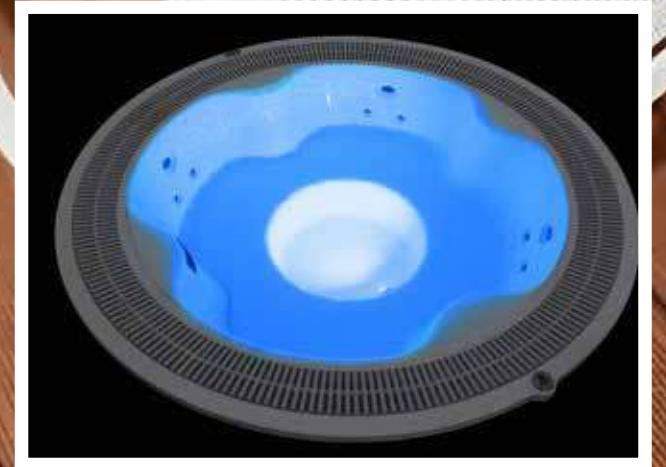

409 gallons
6' 5" x 11' Depth 1' 0"

TANNING LEDGE CLASSIC 27,32 and 50

502 gallons

6' 7" x 12' 9" Depth 1' 0"

SPAS

Connect

PRAIA

Take your swimming pool up a notch with the addition of a spa, the perfect spot to relax.

536 gallons

8' 0" x 7' 0" Depth 3' 0"

Square

The ultimate choice in comfort and sophistication.
They can be installed outdoors or indoors.

Square

6'9" x 6'9" Depth 2'6"

475 gallons

Square Plus

7'9" x 7'9" Depth 2'9"

607 gallons

Isla

Comfort and sophistication in a smaller Spa model. Isla offers a cozier experience. The seat height is ideal for a back massage.

7'5" Ø Depth 2'6"
265 gallons

Fiberglass is the future